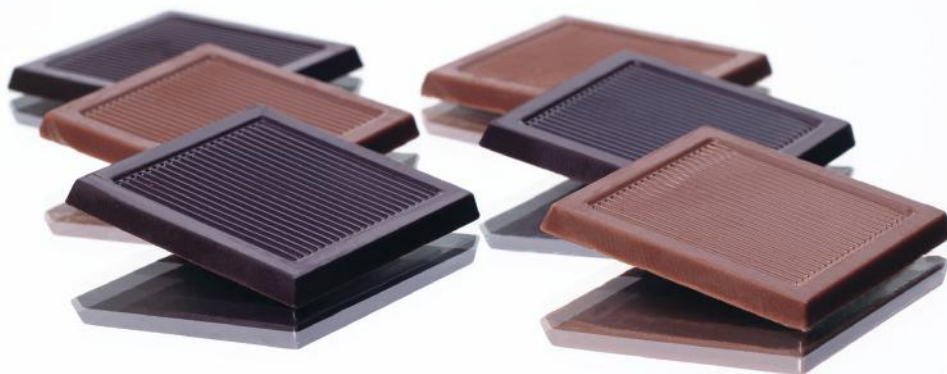

**BEST
GIFT
EVER**

Neapolitan Chocolates

Product Code **E-200**

Unit Height 7 gr.

Dimensions 40 x 40 mm

Chocolate Flavor Milk Chocolate/Dark Chocolate

Printing Full Color

Min. Quantity 500 pcs

Gift Box | 4 pcs custom chocolates

Product Code **E-254**

Unit Height 50 gr.

Dimensions 110 x 110 x 25 mm

Min. Quantity 50 Box

Gift Box | 6 pcs custom chocolates

Product Code **E-260**

Unit Height 70 gr.

Dimensions 145 x 100 x 25 mm

Min. Quantity 50 Box

Gift Box | 10 pcs custom chocolates

Product Code **E-261**

Unit Height 120 gr.

Dimensions 235 x 108 x 25 mm

Min. Quantity 50 Box

Gift Box | 12 pcs custom chocolates